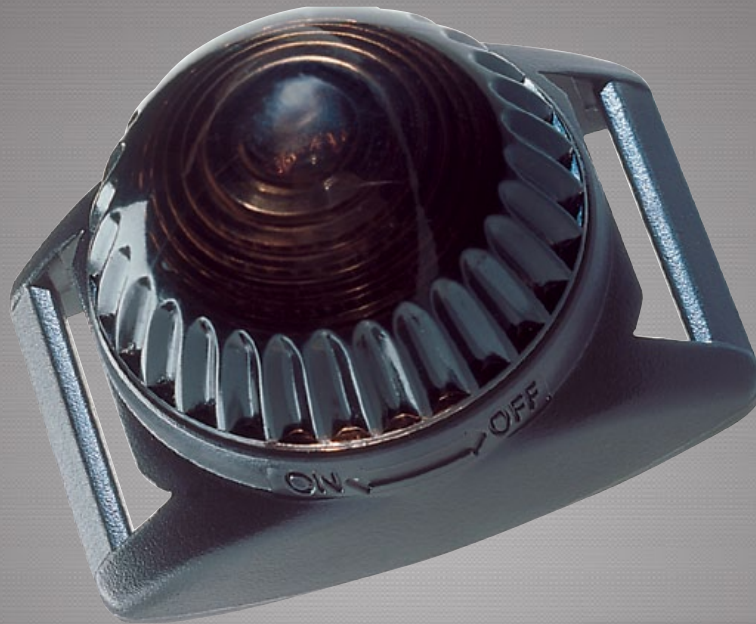

Adventure Lights Guardian

Marine Environment Interactive Light

In situations where being seen is a must, the Guardian sets unsurpassed standards in its versatility. The Guardian is an ultra lightweight, reliable and bright visual identification beacon that has multiple uses over a wide variety of applications

Models: Dual function - Steady-on & Flashing

• Yellow	52000	• White	52004
• Red	52001	• IR smoke lens	52101
• Blue	52002	• IR Mockingbird*	57187
• Green	52003	• IR PVI	57188

*User programmable

Attachment Options:

• Belt Clip	49000
• Magnetic Base	49001
• Velcro Strap 12 inches	49004
• Keychain velcro strap & hook	49007

Features:

- Omni-directional light (visible from all sides)
- Visible for miles in darkness
- Flashing mode provides 300 hours, Steady-on mode provides 100 hours of operational light on one battery
- Mockingbird models are user programmable
- Lifetime bulb (up to 100,000 hours)
- Twist on, twist off
- High-impact resistant & waterproof up to 100 m
- 4 attachments available: velcro strap, belt clip, magnetic base, keychain
- Adaptable base allows for light to be fastened to clothing or equipment

Specifications:

- Operating temperature: -40°C to +50°C
 - Size: 41 mm (1.625 in) x 32 mm (1.25 in) x 25 mm (1 in)
 - Weight: 20 grams (70 oz) does not restrict movement
- *Uses common 2 x Cr-2032 lithium coin cells