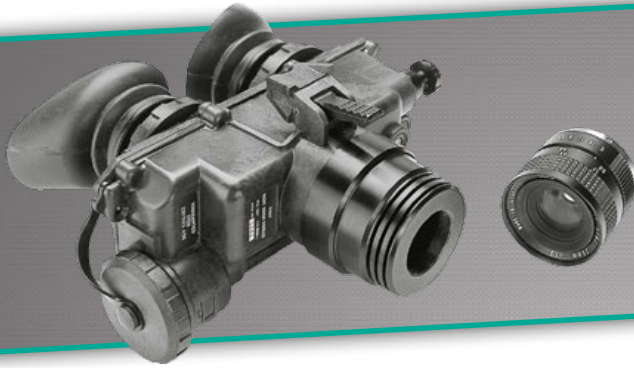

ITT PVS-7

Night Vision Goggles

Based on the military's PVS-7 series, these ITT Gen 3 goggles come equipped with a removable 25mm lens.

Features:

- Handheld or head mounted (adjustable head mount included)
- Objective lens: F/1.2
- Built-in IR illuminator
- IR-on indicator
- Low-battery indicator
- Automatic high-light cutoff
- Soft carrying case
- Weather-resistant

Specifications:

- Magnification: 1X
- Field of view: 40° (+/- 2°)
- Objective lens: F/1.2
- Focus range: F/1.4 for 25 mm lens
- Focus range: 10 in. (25 cm) to infinity
- Focus range: 5 ft. (1.5 m) to infinity for 25 mm lens
- Diopter range: +2 to -6
- Eye Span: 55 to 71 mm
- Weight w/battery: 24 oz. (680 g)
- Length: 6 3/8 in. (16.2 cm)
- Height: 3 in. (7.6 cm)
- Width: 6 in. (15.2 cm)
- Voltage required: 2.7 - 3.0 Volts
- Battery: Two AA or 3-volt lithium
- Battery life: Approx. 30 hrs. at room temp

See reverse for accessories

PVS-7

PVS-7 Night Vision Goggles Options

Magnetic Compass

Displays compass reading directly in top of the night vision scene. Automatically focused for simple operation, it is activated by a momentary-pressure switch that illuminates the compass bearings but does not degrade low-light viewing.

Allows the user to attach the PVS-7 directly to RBR helmets. Includes flip-up/flip-down capability and fore-and aft adjustment.

Part Number 275131-1

3X Magnifier Lens F/1.5

High-performance Galilean afocal telescope that easily mounts to the objective lens of many night vision devices. The lens can be threaded or snapped onto the objective lens. Incorporates very fast optics (F/1.5) with a field of view of 13°. Includes snap-on adapter, convenient flip-up objective lens cover, removable rear lens cap, and carrying case. Water-resistant.