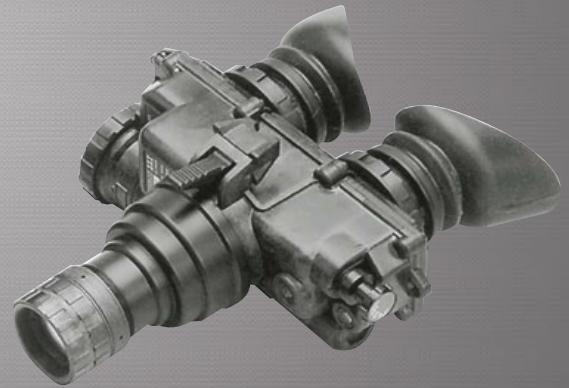

ITT PVS-7

Night Vision Goggles

Based on the military's PVS-7 series, these ITT Gen 3 goggles come equipped with a removable 25mm lens.

Features:

- Handheld or head mounted (adjustable head mount included)
- Objective lens: F/1.2
- Built-in IR illuminator
- IR-on indicator
- Low-battery indicator
- Automatic high-light cutoff
- Soft carrying case
- Weather-resistant

Specifications:

- Magnification: 1X
- Field of view: 40° (+/- 2°)
- Objective lens: F/1.2
- Focus range: F/1.4 for 25 mm lens
- Focus range: 10 in. (25 cm) to infinity
- Focus range: 5 ft. (1.5 m) to infinity for 25 mm lens
- Diopter range: +2 to -6
- Eye Span: 55 to 71 mm
- Weight w/battery: 24 oz. (680 g)
- Length: 6 3/8 in. (16.2 cm)
- Height: 3 in. (7.6 cm)
- Width: 6 in. (15.2 cm)
- Voltage required: 2.7 - 3.0 Volts
- Battery: Two AA or 3-volt lithium
- Battery life: Approx. 30 hrs. at room temp

See reverse for accessories

PVS-7

PVS-7 Night Vision Goggles Options

Magnetic Compass

Displays compass reading directly in top of the night vision scene. Automatically focused for simple operation, it is activated by a momentary-pressure switch that illuminates the compass bearings but does not degrade low-light viewing.

Allows the user to attach the PVS-7 directly to RBR helmets. Includes flip-up/flip-down capability and fore-and aft adjustment.

Part Number 275131-1

3X Magnifier Lens F/1.5

High-performance Galilean afocal telescope that easily mounts to the objective lens of many night vision devices. The lens can be threaded or snapped onto the objective lens. Incorporates very fast optics (F/1.5) with a field of view of 13°. Includes snap-on adapter, convenient flip-up objective lens cover, removable rear lens cap, and carrying case. Water-resistant.