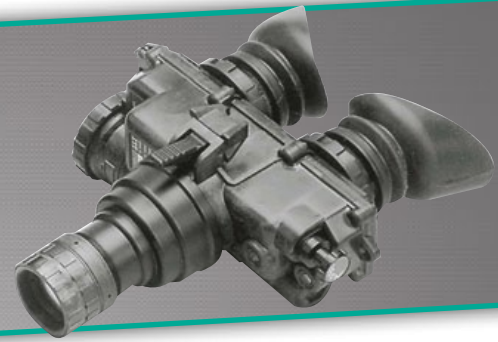

ITT PVS-7

Night Vision Goggles

Based on the military's PVS-7 series, these ITT Gen 3 goggles come equipped with a removable 25mm lens.

Features:

- Handheld or head mounted (adjustable head mount included)
- Objective lens: F/1.2
- Built-in IR illuminator
- IR-on indicator
- Low-battery indicator
- Automatic high-light cutoff
- Soft carrying case
- Weather-resistant

Specifications:

- Magnification: 1X
- Field of view: 40° (+/- 2°)
- Objective lens: F/1.2
- Focus range: F/1.4 for 25 mm lens
- Focus range: 10 in. (25 cm) to infinity
- Focus range: 5 ft. (1.5 m) to infinity for 25 mm lens
- Diopter range: +2 to -6
- Eye Span: 55 to 71 mm
- Weight w/battery: 24 oz. (680 g)
- Length: 6 3/8 in. (16.2 cm)
- Height: 3 in. (7.6 cm)
- Width: 6 in. (15.2 cm)
- Voltage required: 2.7 - 3.0 Volts
- Battery: Two AA or 3-volt lithium
- Battery life: Approx. 30 hrs. at room temp

See reverse for accessories

PVS-7

PVS-7 Night Vision Goggles Options

Magnetic Compass

Displays compass reading directly in top of the night vision scene. Automatically focused for simple operation, it is activated by a momentary-pressure switch that illuminates the compass bearings but does not degrade low-light viewing.

Allows the user to attach the PVS-7 directly to RBR helmets. Includes flip-up/flip-down capability and fore-and aft adjustment.

Part Number 275131-1

3X Magnifier Lens F/1.5

High-performance Galilean afocal telescope that easily mounts to the objective lens of many night vision devices. The lens can be threaded or snapped onto the objective lens. Incorporates very fast optics (F/1.5) with a field of view of 13°. Includes snap-on adapter, convenient flip-up objective lens cover, removable rear lens cap, and carrying case. Water-resistant.