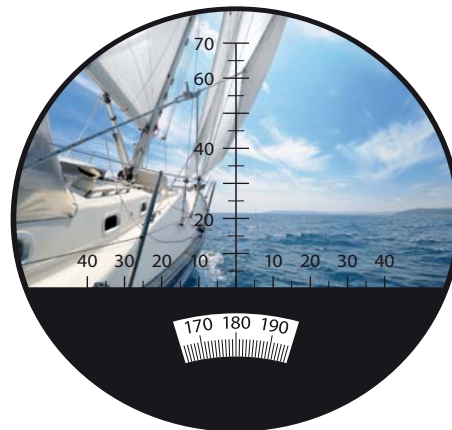

PRODUCT INFORMATION

MINOX MD 8x42 CWP with integrated compass High-tech pioneer on land, on water and in the air

For adventurers and discoverers, travelers and nature enthusiasts we now present an essential companion for all outdoor activities: the MINOX MD 8x42 CWP monocular with integrated compass. Boasting a field of view of 123 m by 1,000 m, 8-fold magnification and an accurate compass this new MINOX MD 8x42 CWP is the perfect constant companion for all those who enjoy outdoor life.

Besides its high optical performance features the MINOX monocular has an integrated compass as well as a fine reticle for the range determination of targeted objects. These technical features make the MINOX MD 8x42 CWP a reliable navigator, not only for those

interested in water sports, but also for every outdoor enthusiast who likes to venture into the unknown and unexplored terrain.

The MINOX MD 8x42 CWP is particularly robust and watertight to a depth of 3 m. With extremely compact dimensions 65 x 61 x 143 mm (H x W x D) and a weight of just 370 g, the new MINOX MD 8x42 CWP has an exceptionally good grip and is easy to handle. The convenient single-handed operation enables a comfortable and reliable use, while the sturdy metal body offers optimum protection against external influences for the brilliant optics.

The scope of delivery of the new MINOX MD 8x42 CWP includes a practical wrist strap as well as a soft case.

Technical Data

MD 8x42 CWP

Magnification	8 x
Front lens diameter	1.65 inch / 42 mm
Exit pupil	0.20 inch / 5.3 mm
Field of view	371 ft at 1,000 yds / 123 m at 1,000 m (7.1°)
Eye relief	0.70 inch / 18 mm
Geom. twilight number	18.2
Operating temperature	-4° up to 122° F / -20° up to +50° C
Waterproof	down to 9.8 ft / 3 m
Height x Width x Depth	2.56 x 2.40 x 5.63 inch / 65 x 61 x 143 mm
Weight, approx.	13.05 oz / 370 g
Order number	62208