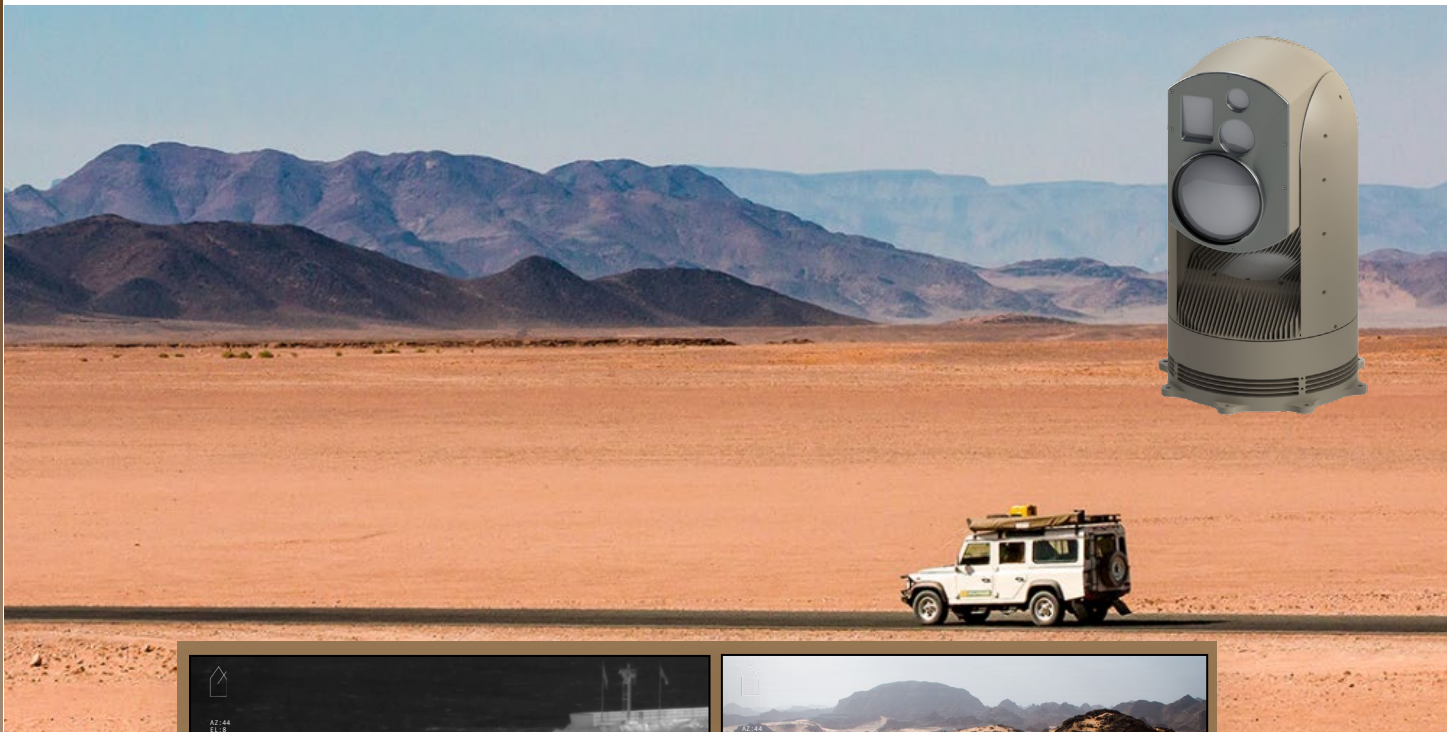

CS 8050

Border / Coastal Surveillance / Mobile Surveillance & Intelligence

CS 8000 Series

Electro-Optical / Infra-Red camera system

CURRENT SECURITY electro-optical infrared cameras are the new generation of rugged and low maintenance turrets for land-based missions. The **CS 8050** is a single payload integrating a **MWIR cooled thermal imager** and **High-Definition Day/Low light camera** for border, coastal surveillance, as well as mobile surveillance & intelligence, and critical infrastructure surveillance applications. It is controlled through IP network on board or remotely. This COTS system is built to MIL Std.

APPLICATIONS

- Land Based Security
- Coastal surveillance
- Border surveillance
- Critical and Infrastructure Surveillance Applications
- Port Security
- Facility Protection
- Wind Turbine Fields

BENEFITS

- **Rugged & low maintenance** design
- **Zooms** 56x in MWIR Cooled Thermal and 360x in HD day
- **Detects** a NATO target over 20km, night and day
- **Provides a clear, highly detailed image**, in HD day camera, even into the digital zoom range
- **Day Camera selection:** HD, 4K, 800mm or 1000mm
- **Increases object detection** in low level of light with best of class low light sensitivity
- **Tracks** third party sensor targets
- **Video Tracking**
- **Streams H.264 (HD)** video with PiP or two video streams and **communicates digitally** over IP network (Ethernet)
- **Outputs video in dedicated coax cable in SDI**
- **Enables Picture in Picture (PiP)** of two live video signal outputs (zoom synchronized or independent)
- **Single LRU** with no junction boxes or interface modules simplifies installations and retro fits, while reducing maintenance
- **Standard mounting and cabling** for all CS 8000 series enables ease of payload swaps and future upgrades
- **Designed to withstand marine environmental conditions** and proven by over 15 years and hundreds of successful operating installations worldwide