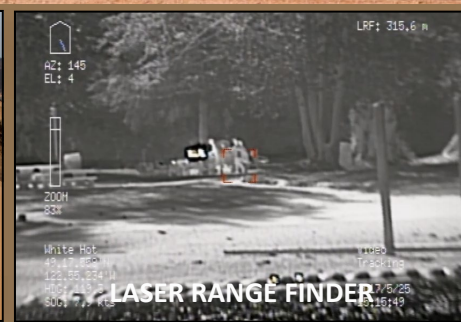

Border / Coastal Surveillance

EXTREME LONG-RANGE + LASER RANGE FINDER

CS 9000 Series

Electro-Optical / Infra-Red camera system

CURRENT SECURITY electro-optical infrared cameras are the new generation of rugged and low maintenance turrets for land-based missions. The **CS 9057** is a single payload integrating a **MWIR cooled thermal imager**, **High-Definition Day/Low light camera** and **Laser Range Finder** for surveillance and intelligence, as well as border surveillance and critical infrastructure surveillance applications. It is controlled through IP network on board or remotely. This COTS system is built to MIL Std.

- **Rugged & low maintenance** design
- **Zooms 56x** in MWIR Cooled Thermal and 50x in HD day
- **Detects** a NATO target over 20km, night and day
- **Provides a clear, highly detailed image**, in HD day camera, even into the digital zoom range
- **Day Camera selection:** HD, 4K, 800mm or 1000mm
- **Increases object detection** in low level of light with best of class low light sensitivity
- **Measures** the distance to target with the Integrated Laser Range Finder
- **Tracks** third party sensor targets
- **Video Tracking**
- **Streams H.264** (HD) video with PIP or two video streams and **communicates digitally** over IP network (Ethernet)
- **Outputs video in dedicated coax cable in SDI**
- **Enables Picture in Picture (PIP)** of two live video signal outputs (zoom synchronized or independent)
- **Single LRU** with no junction boxes or interface modules simplifies installations and retro fits, while reducing maintenance
- **Standard mounting and cabling** for all CS 9000 series enables ease of payload swaps and future upgrades
- **Designed to withstand marine environmental conditions** and proven by over 15 years and hundreds of successful operating installations worldwide