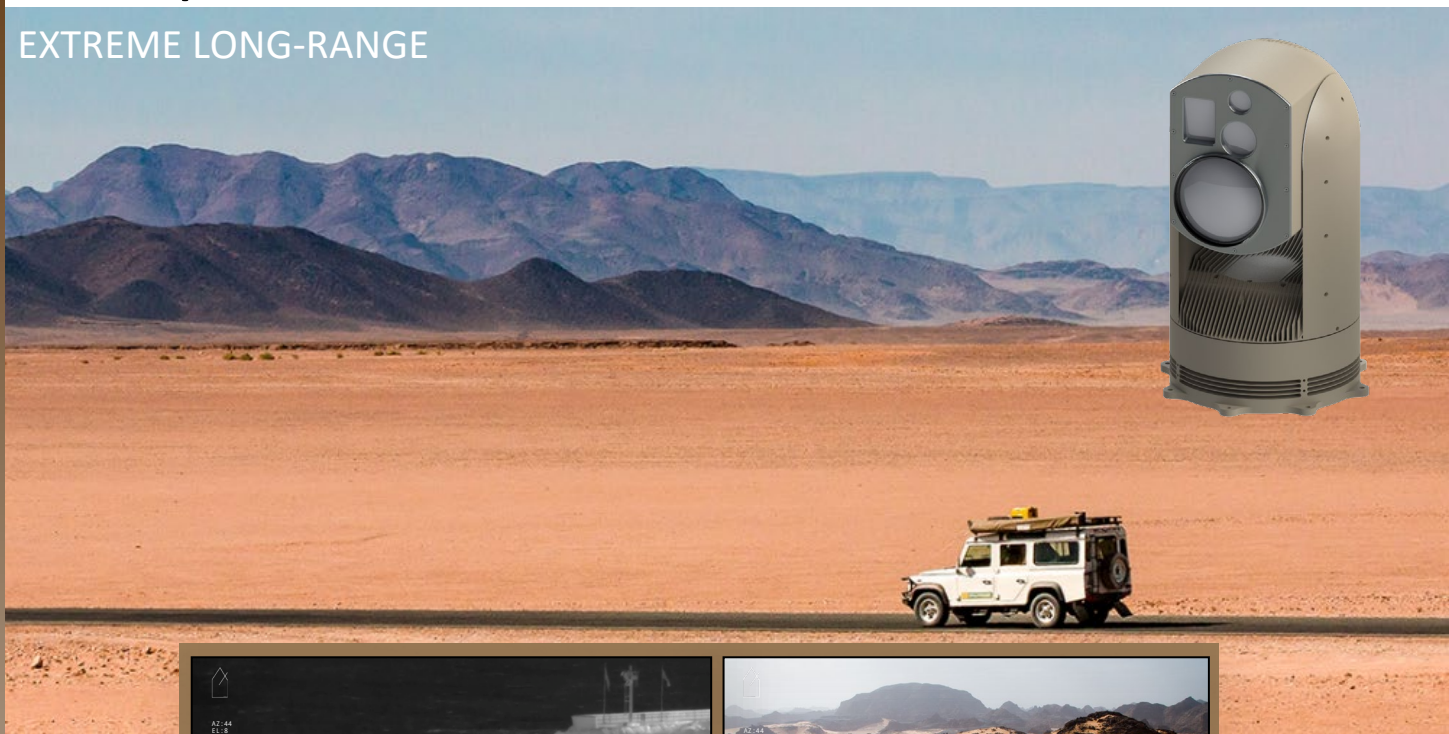

## Border / Coastal Surveillance

EXTREME LONG-RANGE

CS 9000 Series

### Electro-Optical / Infra-Red camera system

CURRENT SECURITY electro-optical infrared cameras are the new generation of rugged and low maintenance turrets for land-based missions. The **CS 9060** is a single payload integrating a **MWIR cooled thermal imager** and **High-Definition Day/Low light camera** for surveillance and intelligence, as well as border surveillance and critical infrastructure surveillance applications. It is controlled through IP network on board or remotely. This COTS system is built to MIL Std.

### APPLICATIONS

- Land Based Security
- Coastal surveillance
- Border surveillance
- Critical and Infrastructure Surveillance Applications
- Port Security
- Facility Protection
- Wind Turbine Fields

### BENEFITS

- **Rugged & low maintenance** design
- **Zooms 76x** in MWIR Cooled Thermal and 50x in HD day
- **Detects** a NATO target over 20km, night and day
- **Provides a clear, highly detailed image**, in HD day camera, even into the digital zoom range
- **Day Camera selection:** HD, 4K, 800mm or 1000mm
- **Increases object detection** in low level of light with best of class low light sensitivity
- **Tracks** third party sensor targets
- **Video Tracking**
- **Streams H.264** (HD) video with PiP or two video streams and **communicates digitally** over IP network (Ethernet)
- **Outputs video in dedicated coax cable in SDI**
- **Enables Picture in Picture (PiP)** of two live video signal outputs (zoom synchronized or independent)
- **Single LRU** with no junction boxes or interface modules simplifies installations and retro fits, while reducing maintenance
- **Standard mounting and cabling** for all CS 9000 series enables ease of payload swaps and future upgrades
- **Designed to withstand marine environmental conditions** and proven by over 15 years and hundreds of successful operating installations worldwide