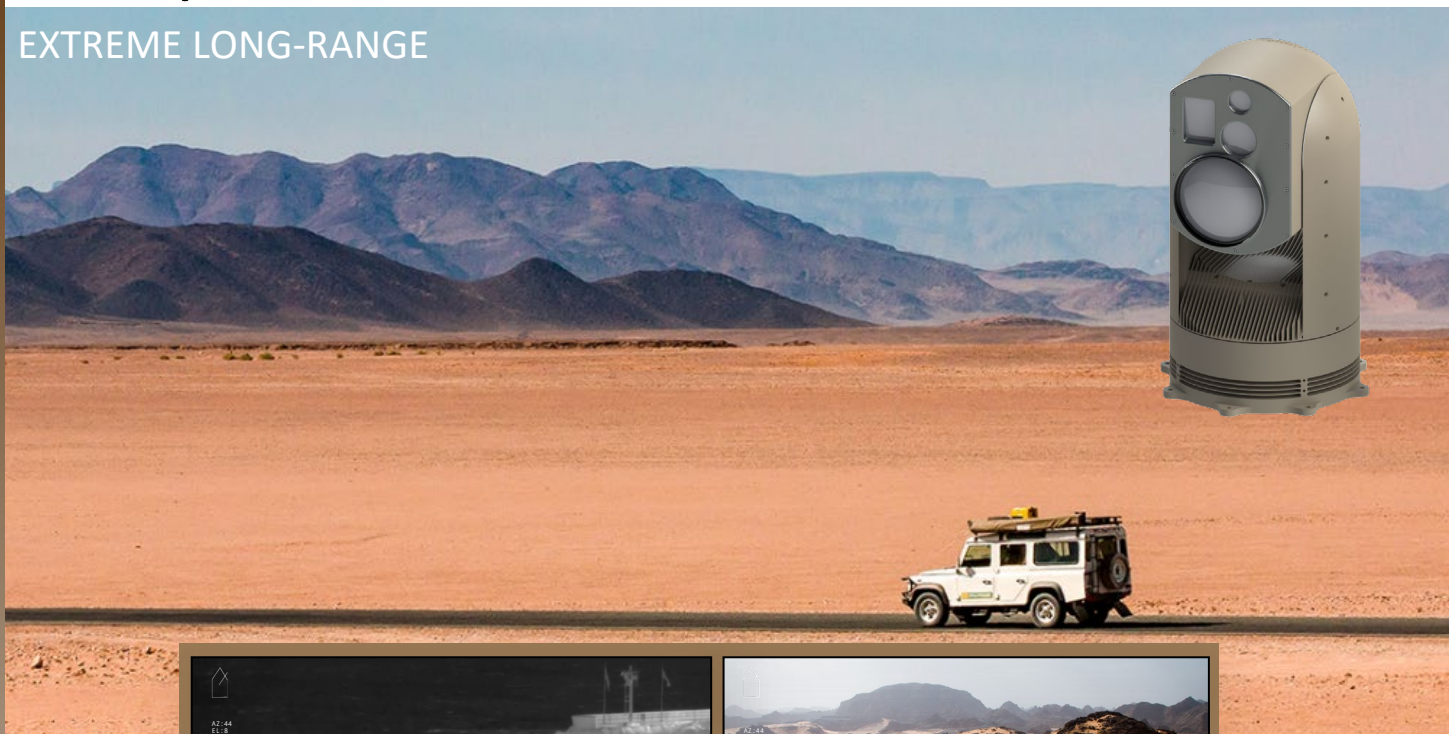

## Border / Coastal Surveillance

EXTREME LONG-RANGE

CS 9000 Series

### Electro-Optical / Infra-Red camera system

CURRENT SECURITY electro-optical infrared cameras are the new generation of rugged and low maintenance turrets for land-based missions. The CS 9065 is a single payload integrating a **MWIR cooled thermal imager** and **High-Definition Day/Low light camera** for surveillance and intelligence, as well as border surveillance and critical infrastructure surveillance applications. It is controlled through IP network on board or remotely. This COTS system is built to MIL Std.

### APPLICATIONS

- Land Based Security
- Coastal surveillance
- Border surveillance
- Critical and Infrastructure Surveillance Applications
- Port Security
- Facility Protection
- Wind Turbine Fields

### BENEFITS

- **Rugged & low maintenance** design
- **Zooms 80x** in MWIR Cooled Thermal and 50x in HD day
- **Detects** a NATO target over 20km, night and day
- **Provides a clear, highly detailed image**, in HD day camera, even into the digital zoom range
- **Day Camera selection:** HD, 4K, 800mm or 1000mm
- **Increases object detection** in low level of light with best of class low light sensitivity
- **Tracks** third party sensor targets
- **Video Tracking**
- **Streams H.264** (HD) video with PiP or two video streams and **communicates digitally** over IP network (Ethernet)
- **Outputs video in dedicated coax cable in SDI**
- **Enables Picture in Picture (PiP)** of two live video signal outputs (zoom synchronized or independent)
- **Single LRU** with no junction boxes or interface modules simplifies installations and retro fits, while reducing maintenance
- **Standard mounting and cabling** for all CS 9000 series enables ease of payload swaps and future upgrades
- **Designed to withstand marine environmental conditions** and proven by over 15 years and hundreds of successful operating installations worldwide