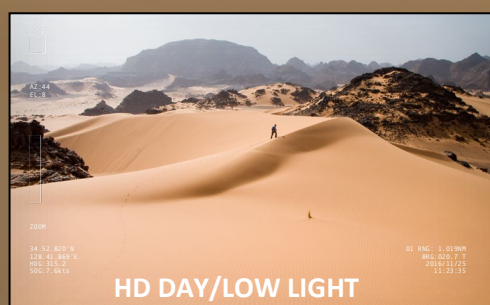

## Border / Coastal Surveillance

EXTREME LONG-RANGE

CS 9000 Series

### Electro-Optical / Infra-Red camera system

CURRENT SECURITY electro-optical infrared cameras are the new generation of rugged and low maintenance turrets for land-based missions. The CS 9065 is a single payload integrating a **MWIR cooled thermal imager** and **High-Definition Day/Low light camera** for surveillance and intelligence, as well as border surveillance and critical infrastructure surveillance applications. It is controlled through IP network on board or remotely. This COTS system is built to MIL Std.

### BENEFITS

- **Rugged & low maintenance** design
- **Zooms 80x** in MWIR Cooled Thermal and 50x in HD day
- **Detects** a NATO target over 20km, night and day
- **Provides a clear, highly detailed image**, in HD day camera, even into the digital zoom range
- **Day Camera selection:** HD, 4K, 800mm or 1000mm
- **Increases object detection** in low level of light with best of class low light sensitivity
- **Tracks** third party sensor targets
- **Video Tracking**
- **Streams H.264** (HD) video with PiP or two video streams and **communicates digitally** over IP network (Ethernet)
- **Outputs video in dedicated coax cable in SDI**
- **Enables Picture in Picture (PiP)** of two live video signal outputs (zoom synchronized or independent)
- **Single LRU** with no junction boxes or interface modules simplifies installations and retro fits, while reducing maintenance
- **Standard mounting and cabling** for all CS 9000 series enables ease of payload swaps and future upgrades
- **Designed to withstand marine environmental conditions** and proven by over 15 years and hundreds of successful operating installations worldwide